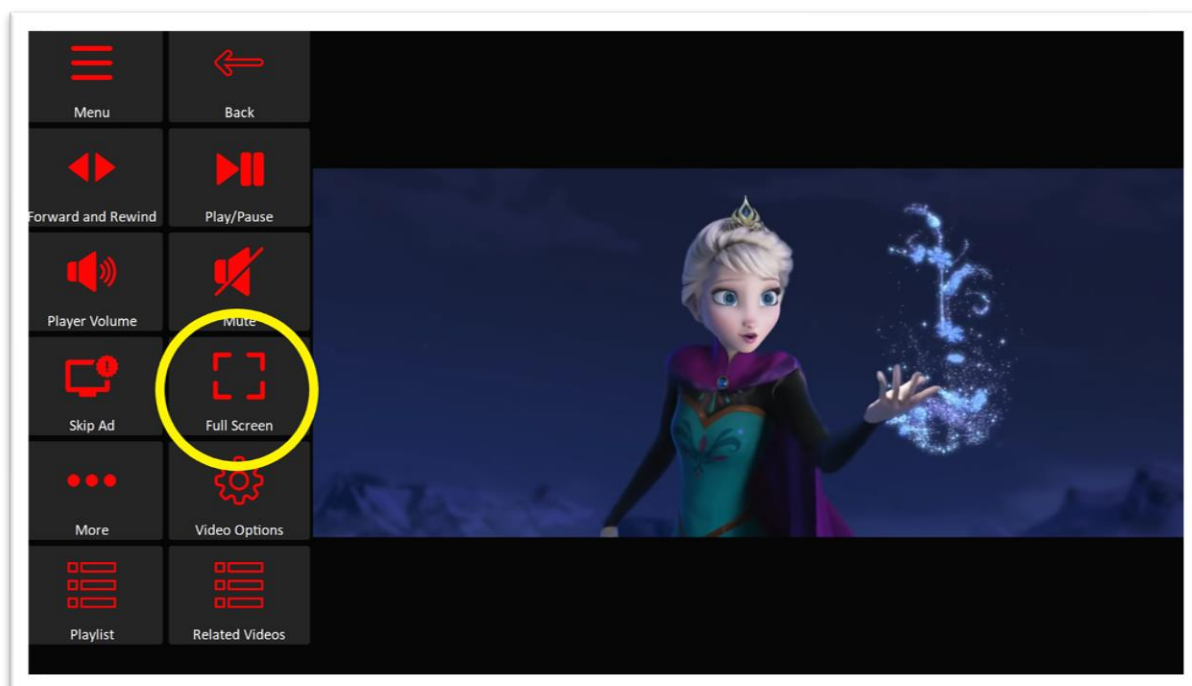

## About Join-In Full Screen Video Player

- The latest version of Join-In includes **Full Screen Video Player** controls for every app with video content.
- Whenever you see the **Full Screen** icon (see above circled) on the video player page of any application, clicking it will take you to the **Full Screen Video Player** controls.
- These controls aim to improve your viewing experience by showing videos on the whole of your device's screen, while also reducing the visual impact of the Communicator 5 toolbars provided.
- Important – the controls do not contain text, and there is a low contrast between the colors used for icons and the background color on the pageset. Menus are narrower than usual, and the Communicator 5 toolbar can even be reduced to just one semi-transparent button in the corner of the screen. It is therefore recommended that you familiarize yourself with this guide before using the full screen controls.
- There is also a **Lite** version of the **Full Screen Video Player** with larger buttons. These controls are provided when you enter full screen mode of a video you are watching in any **Lite** Join-In application.