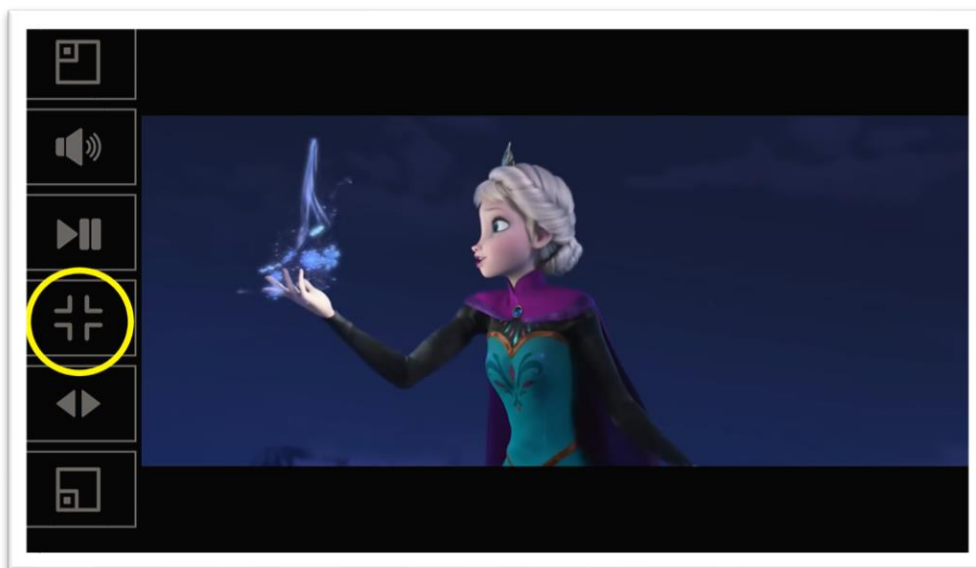

## About Join-In Full Screen Video Player

- The latest version of Join-In includes **Full Screen Video Player** controls for every app with video content.
- Whenever you see the **Full Screen** icon (see above circled) on the video player page of any application, clicking it will take you to the **Full Screen Video Player** controls.
- These controls aim to improve your viewing experience by showing videos on the whole of your device's screen, while also reducing the visual impact of the Communicator 5 toolbars provided.
- Important – the controls do not contain text, and there is a low contrast between the colors used for icons and the background color on the pageset. Menus are narrower than usual, and the Communicator 5 toolbar can even be reduced to just one semi-transparent button in the corner of the screen. It is therefore recommended that you familiarize yourself with this guide before using the full screen controls.
- There is also a **Lite** version of the **Full Screen Video Player** with larger buttons. These controls are provided when you enter full screen mode of a video you are watching in any **Lite** Join-In application.