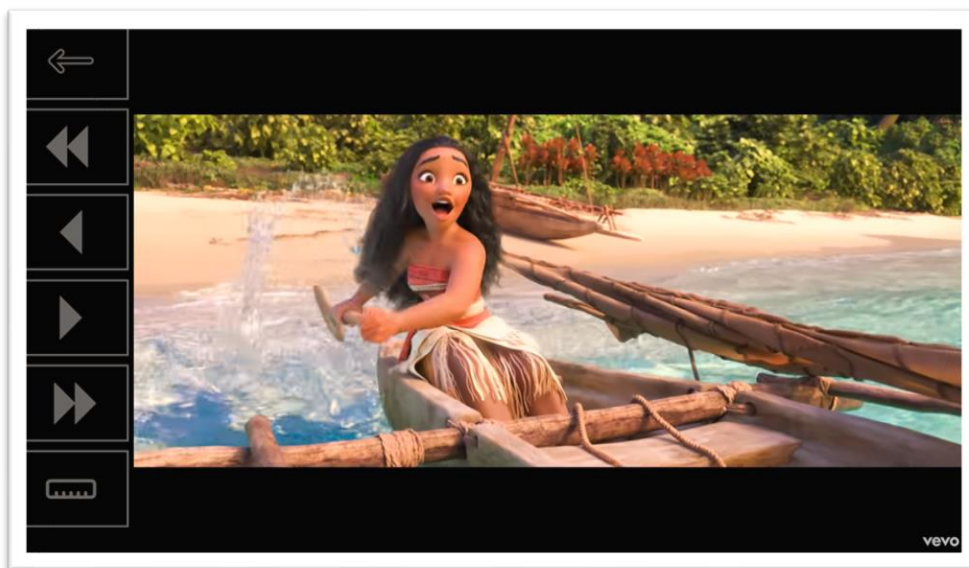

## Main Controls

- Enter **Completely Full Screen** view with a single semi-transparent exit button remaining in the **Top Left Corner**.

- Go to **Volume Controls**.

- **Play / Pause** video.

- **Exit Full Screen Video Player** and regular video view in the app you are using.

- Go to **Forward / Back** and **Bookmark** controls to jump to different parts of the video.

- Enter **Completely Full Screen** view with a single semi-transparent exit button remaining in the **Bottom Left Corner**.