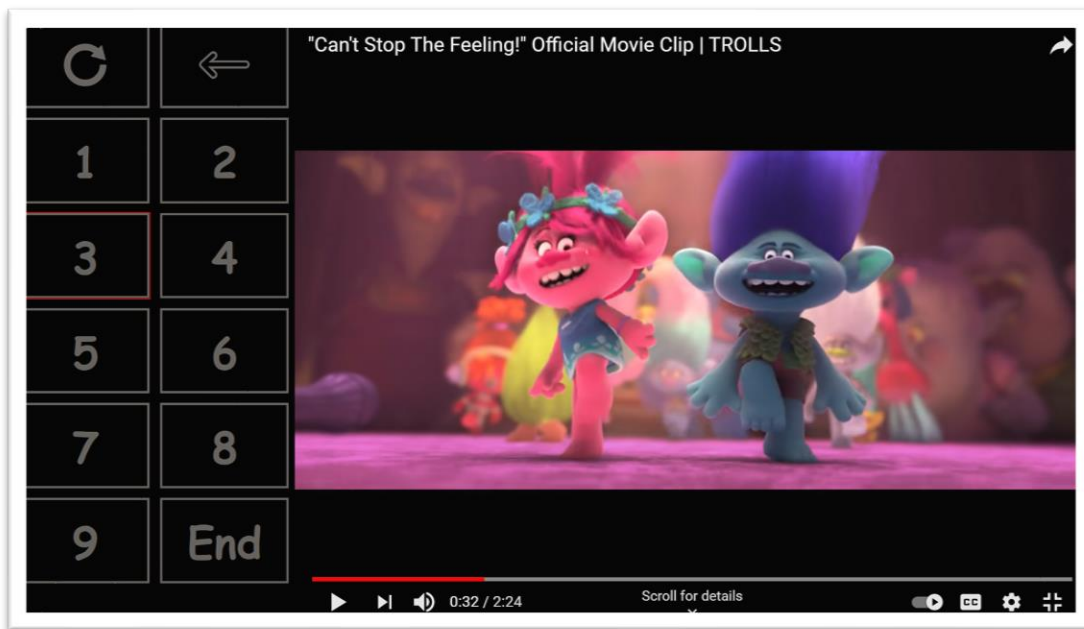

- Go to **Forward / Back** and **Bookmark** controls to jump to different parts of the video.

- Enter **Completely Full Screen** view with a single semi-transparent exit button remaining in the **Bottom Left Corner**.

## Forward / Back

- Back to **Main Controls**

- **Big Jump Back** (30 or 60 seconds depending on app)

- **Small Jump Back** (5 or 10 seconds depending on app)

- **Small Jump Forward** (5 or 10 seconds depending on app)

- **Big Jump Forward** (30 or 60 seconds depending on app)

- Go to **Bookmark** controls for jumping to specific points in the video