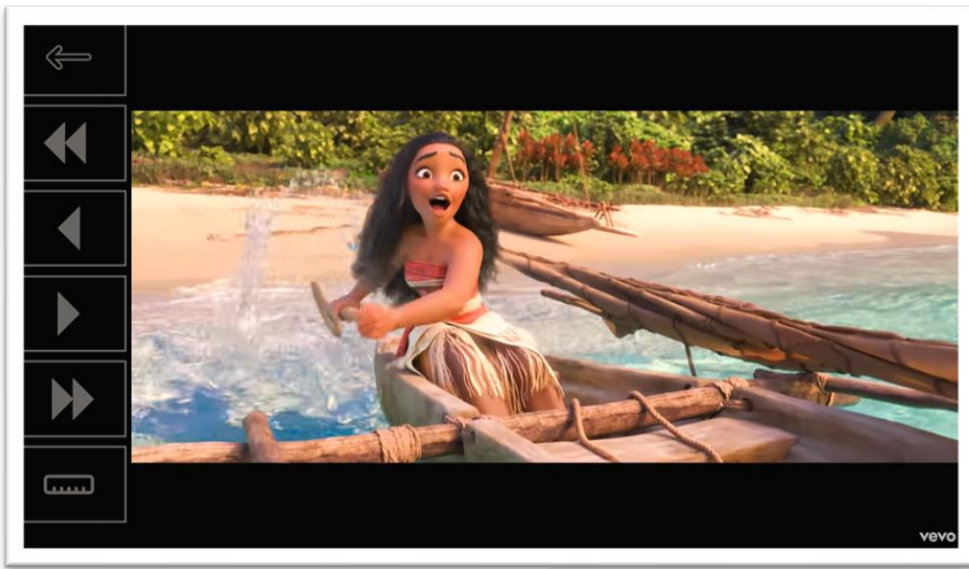

Digital life made easy

Join-In for Grid 3

Full Screen Video Player

About Join-In Full Screen Video Player

- The latest version of Join-In includes **Full Screen Video Player** controls for every app with video content.
- Whenever you see the **Full Screen** icon (see above circled) on the video player page of any application, clicking it will take you to the **Full Screen Video Player** controls.
- These controls aim to improve your viewing experience by showing videos on the whole of your device's screen, while also reducing the visual impact of the Grid 3 toolbars provided.
- Important – the controls do not contain text, and there is a low contrast between the colors used for icons and the background color on the Gridset. Menus are narrower than usual, and the Grid 3 toolbar can even be reduced to just one button in the corner of the screen. It is therefore recommended that you familiarize yourself with this guide before using the full screen controls.
- There is also a **Lite** version of the **Full Screen Video Player** with larger buttons. These controls are provided when you enter full screen mode of a video you are watching in any **Lite** Join-In application.

Main Controls

- Enter **Completely Full Screen** view with a single exit button remaining in the **Top Left Corner**.

- Go to **Volume Controls**.

- **Play / Pause** video.

- **Exit Full Screen Video Player** and regular video view in the app you are using.

- Go to **Forward / Back** and **Bookmark** controls to jump to different parts of the video.

- Enter **Completely Full Screen** view with a single exit button remaining in the **Bottom Left Corner**.

Forward / Back