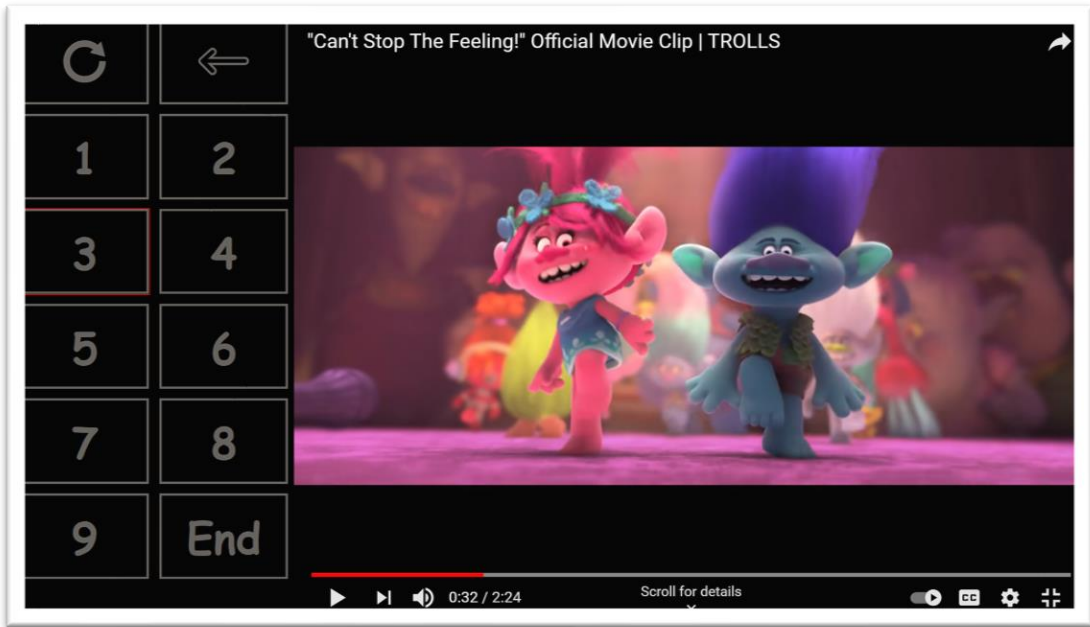

Digital life made easy

Join-In for Grid 3

Full Screen Video Player

About Join-In Full Screen Video Player

- The latest version of Join-In includes **Full Screen Video Player** controls for every app with video content.
- Whenever you see the **Full Screen** icon (see above circled) on the video player page of any application, clicking it will take you to the **Full Screen Video Player** controls.
- These controls aim to improve your viewing experience by showing videos on the whole of your device's screen, while also reducing the visual impact of the Grid 3 toolbars provided.
- Important – the controls do not contain text, and there is a low contrast between the colors used for icons and the background color on the Gridset. Menus are narrower than usual, and the Grid 3 toolbar can even be reduced to just one button in the corner of the screen. It is therefore recommended that you familiarize yourself with this guide before using the full screen controls.
- There is also a **Lite** version of the **Full Screen Video Player** with larger buttons. These controls are provided when you enter full screen mode of a video you are watching in any **Lite** Join-In application.

- Back to **Main Controls**

- **Big Jump Back** (30 or 60 seconds depending on app)

- **Small Jump Back** (5 or 10 seconds depending on app)

- **Small Jump Forward** (5 or 10 seconds depending on app)

- **Big Jump Forward** (30 or 60 seconds depending on app)

- Go to **Bookmark** controls for jumping to specific points in the video

Bookmarks

- Back to **Forward / Back Controls**.

- **Restart** video.

- Jump to **End** of video.

- Number bookmarks split the video you are watching into 10 equal segments and allow you to navigate directly to different points of the video on this basis. For example, the **Number 5** represents the **Halfway Point** of video.