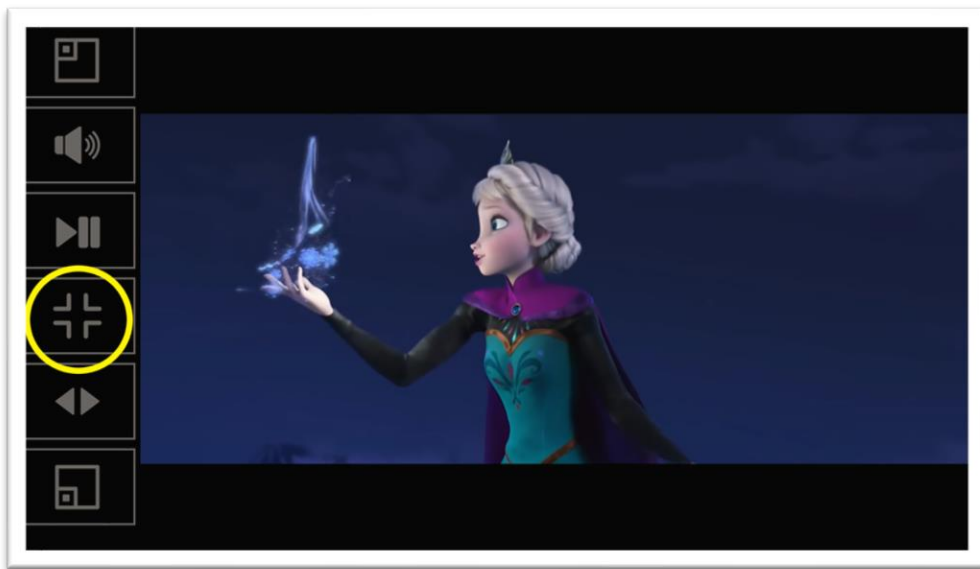

Digital life made easy

Join-In for Grid 3

Full Screen Video Player

About Join-In Full Screen Video Player

- The latest version of Join-In includes **Full Screen Video Player** controls for every app with video content.
- Whenever you see the **Full Screen** icon (see above circled) on the video player page of any application, clicking it will take you to the **Full Screen Video Player** controls.
- These controls aim to improve your viewing experience by showing videos on the whole of your device's screen, while also reducing the visual impact of the Grid 3 toolbars provided.
- Important – the controls do not contain text, and there is a low contrast between the colors used for icons and the background color on the Gridset. Menus are narrower than usual, and the Grid 3 toolbar can even be reduced to just one button in the corner of the screen. It is therefore recommended that you familiarize yourself with this guide before using the full screen controls.
- There is also a **Lite** version of the **Full Screen Video Player** with larger buttons. These controls are provided when you enter full screen mode of a video you are watching in any **Lite** Join-In application.

Completely Full Screen

- In **Completely Full Screen** mode, the video you are watching fills the entire device you are watching on.
- Only one button of the Grid 3 toolbar remains at this point – either in the **Top Left Corner** or the **Bottom Left Corner**. This button returns you to the **Main Controls**.
- Important – This button appears in the corner so that it feels less intrusive and improves your viewing experience. However, this may mean that is harder to see or activate for some users.
- To see a bigger button in the corner of **Full Screen Video Player**, you could try the **Lite** version of the app you are using.