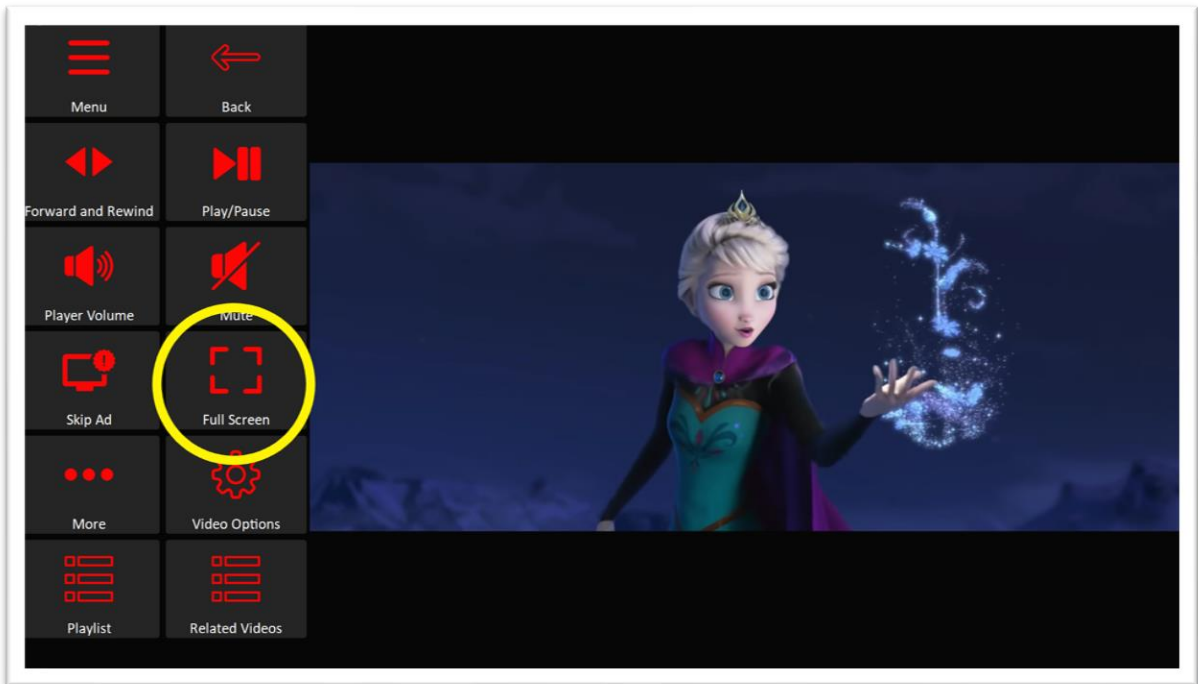

Digital life made easy

Join-In for Grid 3

Full Screen Video Player

About Join-In Full Screen Video Player

- The latest version of Join-In includes **Full Screen Video Player** controls for every app with video content.
- Whenever you see the **Full Screen** icon (see above circled) on the video player page of any application, clicking it will take you to the **Full Screen Video Player** controls.
- These controls aim to improve your viewing experience by showing videos on the whole of your device's screen, while also reducing the visual impact of the Grid 3 toolbars provided.
- Important – the controls do not contain text, and there is a low contrast between the colors used for icons and the background color on the Gridset. Menus are narrower than usual, and the Grid 3 toolbar can even be reduced to just one button in the corner of the screen. It is therefore recommended that you familiarize yourself with this guide before using the full screen controls.
- There is also a **Lite** version of the **Full Screen Video Player** with larger buttons. These controls are provided when you enter full screen mode of a video you are watching in any **Lite** Join-In application.

Completely Full Screen

- In **Completely Full Screen** mode, the video you are watching fills the entire device you are watching on.
- Only one button of the Grid 3 toolbar remains at this point – either in the **Top Left Corner** or the **Bottom Left Corner**. This button returns you to the **Main Controls**.
- Important – This button appears in the corner so that it feels less intrusive and improves your viewing experience. However, this may mean that is harder to see or activate for some users.
- To see a bigger button in the corner of **Full Screen Video Player**, you could try the **Lite** version of the app you are using.